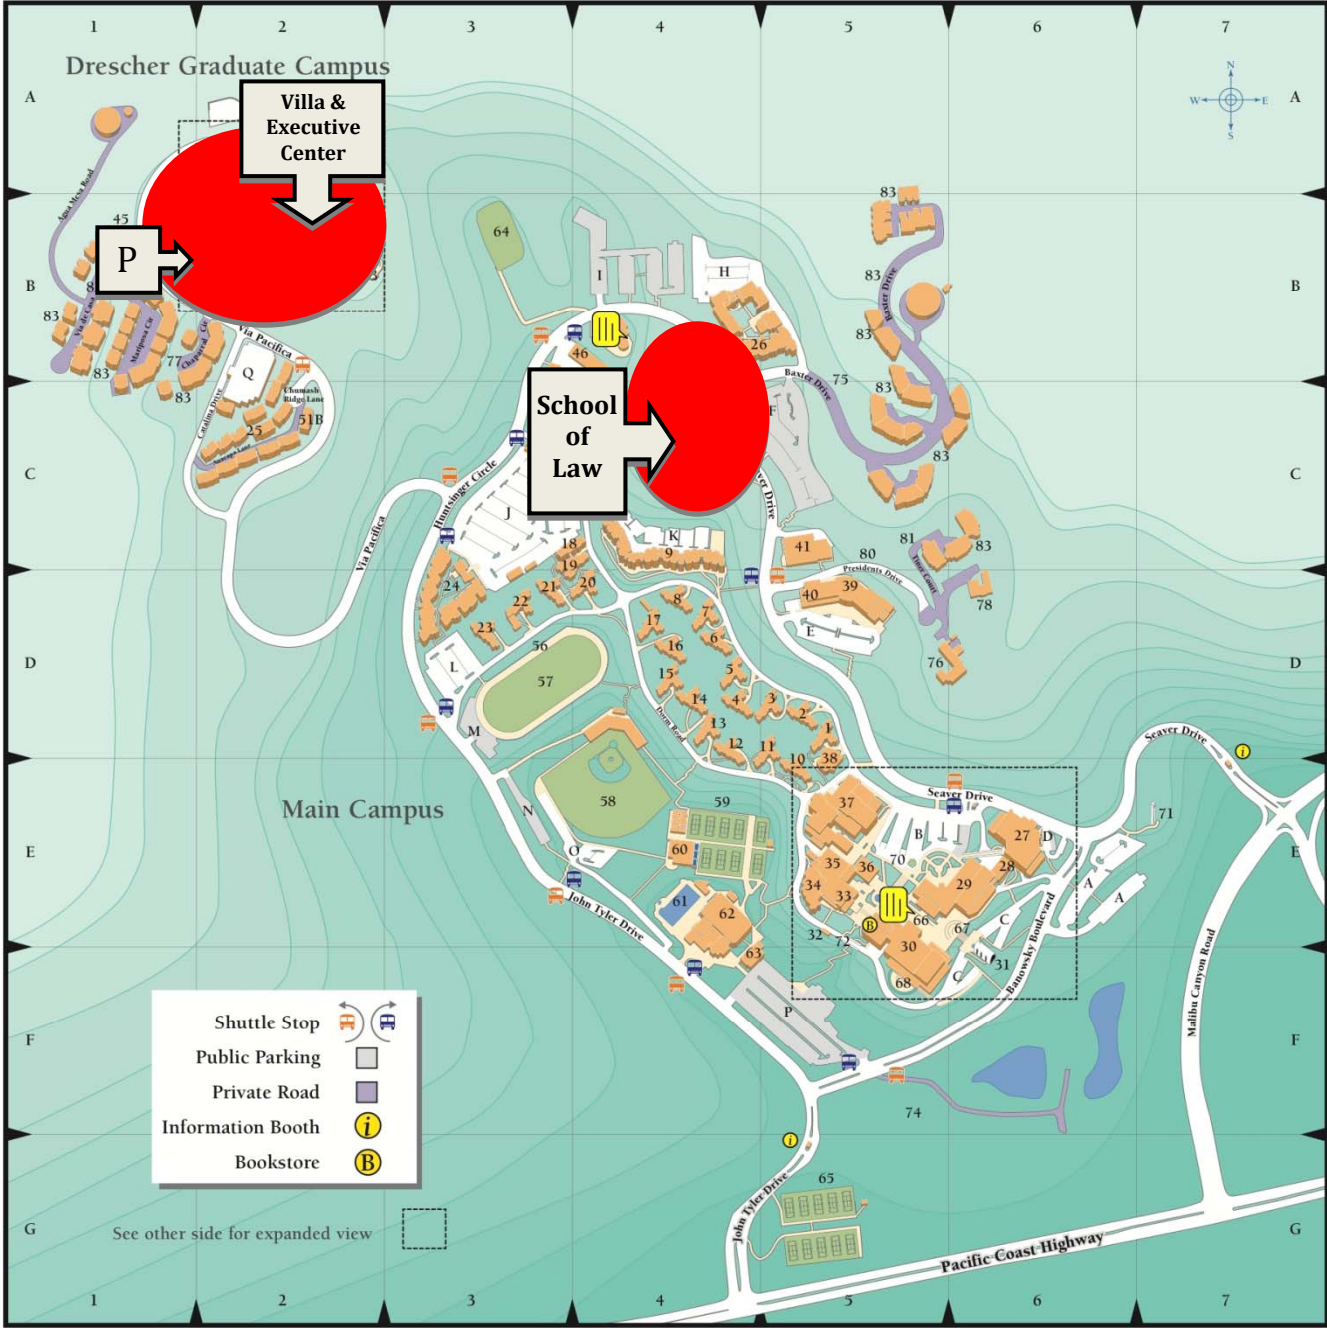

PEPPERDINE UNIVERSITY

SCHOOLS		
Graduate School of Education and Psychology 55	A2	Faculty / Staff Residences 83
Graziadio School of Business and Management 53	A2	Mallmann House 78
School of Law 42	C4	Mariposa Circle 79
School of Public Policy 54	A2	Presidents Drive 80
Seaver College 27	E6	Tiner Court 81
		Via de Casa 82
		B1/B2/B3/C5/C6
BUILDINGS		
Almanson Fine Arts Center 37	E5	STUDENT RESIDENCES
• Lindhurst Theatre	E5	Banowsky Hall 17
• Music Building	E5	Conner Hall 1
• Raitt Recital Hall	E5	Crocker Hall 10
• Smothers Theatre	E5	Darnell Hall 14
• Frederick R. Weisman Museum of Art	E5	DeBell Hall 16
Appleby American Studies Center 35	E5	Dewey Hall 23
Beckman Management Center 53	A2	Drescher Student Residential Complex 25
Braun Center for the School of Public Policy 54	A2	Eaton Hall 13
Center for Communication and Business 39	D5	Field Hall 7
Center for Learning and Technology 52	B2	Hall Number Five 5
• Drescher Campus Library		Knott Hall 12
• Infonet Technology Center		Krown Alpha 18
Computer Store 30	E5	Krown Beta 19
Counseling and Testing Center (Student) 50	C4	Lovernich Residential Complex 24
Cultural Arts Center 37	E5	Miller Hall 15
George Elkins Auditorium 36	E5	Morgan Hall 22
Facilities Management and Planning 46	B4	Page Residential Complex 26
Facilities Structure 45	B1/B4	Pauley Hall 8
Graduate School of Education and Psychology 55	A2	E. Pengilly Hall 3
George L. Graziadio Executive Center 51A	B2	J. Pengilly Hall 11
George L. Graziadio Executive Center Annex 51B	C2	Peppers Hall 4
Graziadio School of Business and Management 53	B2	Phillips Hall 2
Health Center (Student) 49	C3	Rockwell Towers Residence Hall 9
Huntsinger Academic Center 29	E6	Shafer Hall 20
• Fletcher Jones Foundation		Sigma Hall 21
Academic Computing Center	E5	White Hall 6
• Payson Library (and Japanese Tea Room)	E5	ATHLETIC FACILITIES
• Pendleton Learning Center	E6	Crest Tennis Park 65
Information Booth	E7/G5	Eddy D. Field Baseball Stadium 58
Fletcher Jones Foundation		Helen Field Heritage Hall 63
Academic Computing Center 29	E5	Firestone Fieldhouse 62
Keck Science Center 34	E5	Hartle International Tennis Stadium 59
Helen Lindhurst Theatre 37	E5	Intramural Field 64
Odell McConnell Law Center 42	C4	Ralphs-Straus Tennis Center 60
• School of Law and Library	C4	Tari Frahm Rokus Field 57
• Straus Institute for Dispute Resolution	C4	Raleigh Rummels Memorial Pool 61
Music Building 37	E5	Stoisenberg Track 56
Oasis 30	E5	PARKING FACILITIES
Payson Library 29	E5	Chapel Lot (East and West) C
Pendleton Computer Center 28	E5	Com/Bus/Public Safety Lot E
Pendleton Learning Center 29	D5	Drescher Main Lot R, S, T, U, V
Public Safety 40	E5	Drescher Parking Structure Q
Raitt Recital Hall 37	E5	Eddy D. Field Stadium Lot N, O
Rockwell Academic Center 33	F5	(Upper & Lower)
Rockwell Dining Center 30	E5	Firestone Fieldhouse Lot P
Sandbar Student Lounge 30	C4	Flag Lot (Thornton Visitor Parking) D
School of Law 42	A2	Law School Faculty / Staff Lot G
School of Public Policy 54	A2	Page Residential Lot H
Sculpture Studio 48	C5	Page Terrace Lot I
Seaver Academic Complex 41	E6	Phillips Theme Tower Lot A
Seaver College (Admission Office) 27	E6	(Upper & Lower)
Smothers Theatre 37	F6	Rho Lot J
Stauffer Chapel 31	E5	Rockwell Towers Lot K
Stauffer Greenhouse 32	E5	Seaver Main Lot (with Jerry's Tree) B
Charles B. Thornton Administrative Center 27	E6	Student Lot F
Tyler Campus Center 30	E5/F5	Track Lot M
• Computer Store	E5	Upsilon Lot L
• Hahn Fireside Room	F5	
• Oasis	F5	OUTDOOR FEATURES
• Rockwell Dining Room	F5	Adamson Plaza 66
• Sandbar Student Lounge	F5	Alumni Park 74
• The Waves Cafe	F5	Amphitheater 67
Warehouse / Central Receiving 47	B4	Beaman Patio 68
Frederick R. Weisman Museum of Art 37	E5	Gulls Way Courtyard 84
Howard A. White Center (HAWC) 38	E5	Heroes Garden 73
		Jerry's Tree 70
		Joslyn Plaza 69
		Phillips Theme Tower 71
		Scafe Terrace and Bridge 72
FACULTY / STAFF RESIDENCES		
Baxter Drive 75	B5/C5	
Brock House 76	D6	
Chaparral Circle 77	B2	