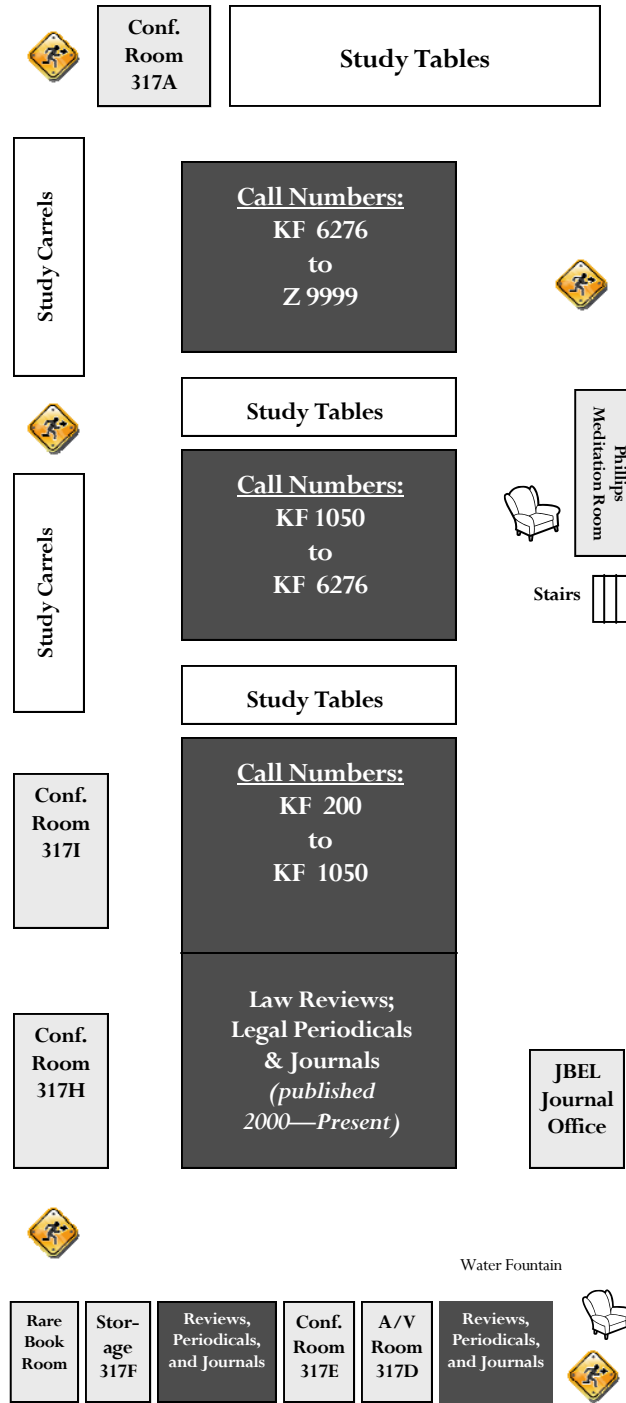

## First Floor

## Third Floor

# Library Map

### Regular Session Library Hours\*

	Library Open	Reference Available
Mon	7am — Midnight	7am — 9pm
Tues	7am — Midnight	7am — 9pm
Wed	7am — Midnight	7am — 9pm
Thurs	7am — Midnight	7am — 9pm
Fri	7am — 8pm	7am — 5pm
Sat	9am — 10pm	10am — 4pm
Sun	Noon — Midnight	Noon — 6pm