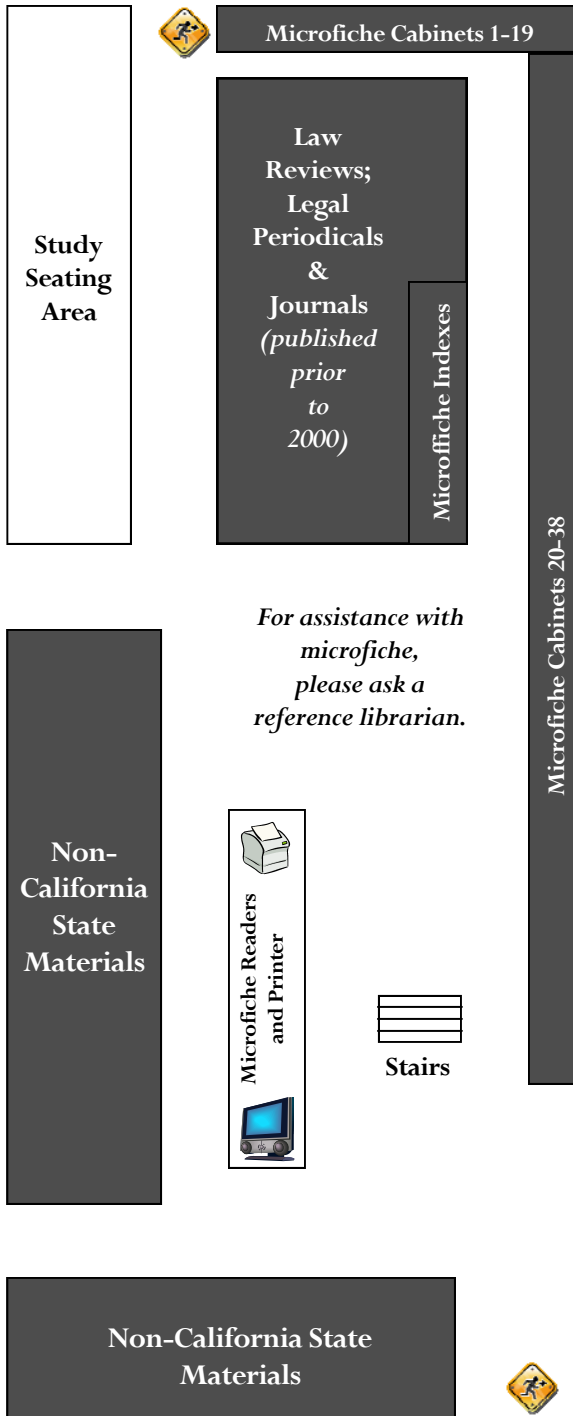

## First Floor

## Third Floor

# Library Map

### Regular Session Library Hours\*

	Library Open	Reference Available
Mon	7am — Midnight	7am — 9pm
Tues	7am — Midnight	7am — 9pm
Wed	7am — Midnight	7am — 9pm
Thurs	7am — Midnight	7am — 9pm
Fri	7am — 8pm	7am — 5pm
Sat	9am — 10pm	10am — 4pm
Sun	Noon — Midnight	Noon — 6pm