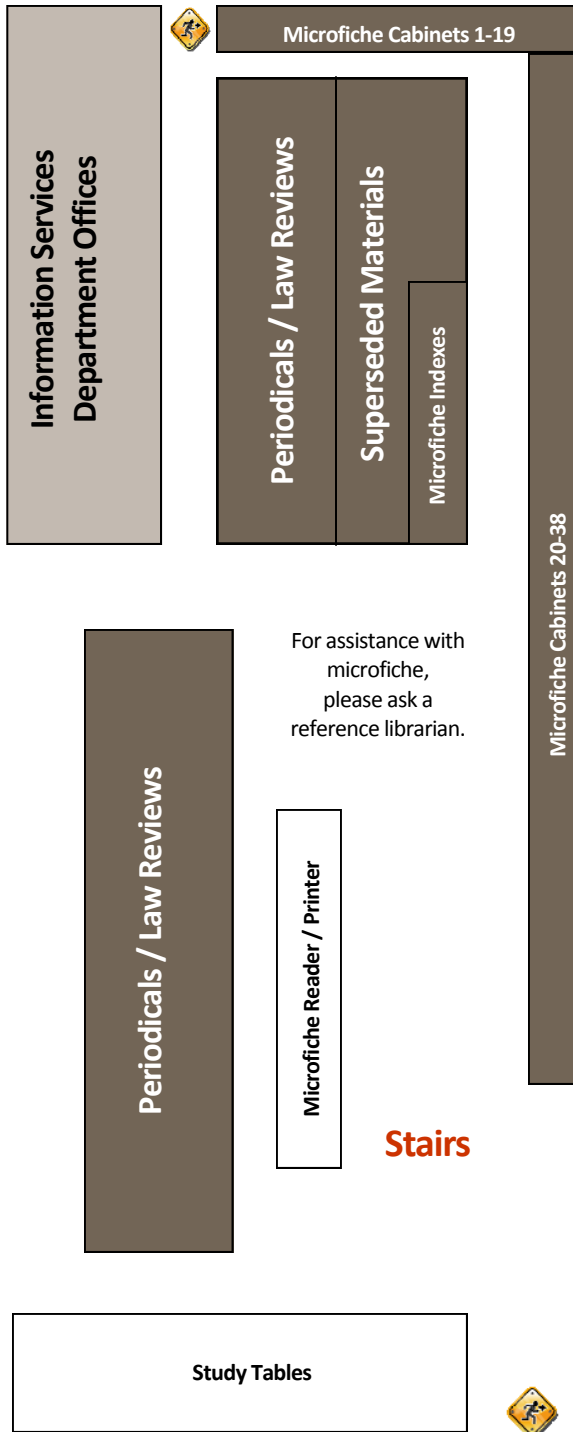

# First Floor

# Third Floor

**Jerene Appleby Harnish Law Library**

# Library Map

Monday - Thursday	7am - Midnight
Friday	7am - 8pm
Saturday	9am - 10pm
Sunday	Noon - Midnight

Library hours are subject to change during exam periods, between semesters, and during the summer. For more information, please call Public Services.