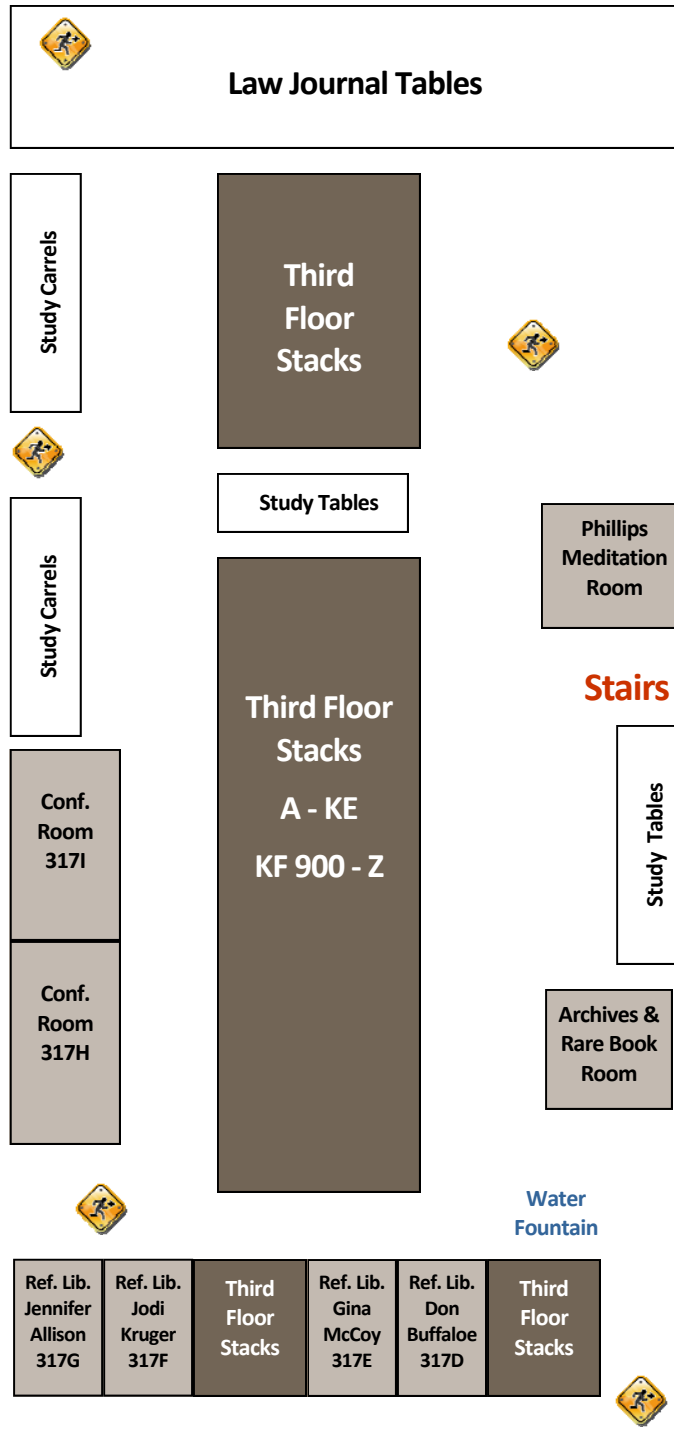

# First Floor

# Third Floor

**Jerene Appleby Harnish Law Library**

# Library Map

Monday - Thursday	7am - Midnight
Friday	7am - 8pm
Saturday	9am - 10pm
Sunday	Noon - Midnight

Library hours are subject to change during exam periods, between semesters, and during the summer. For more information, please call Public Services.